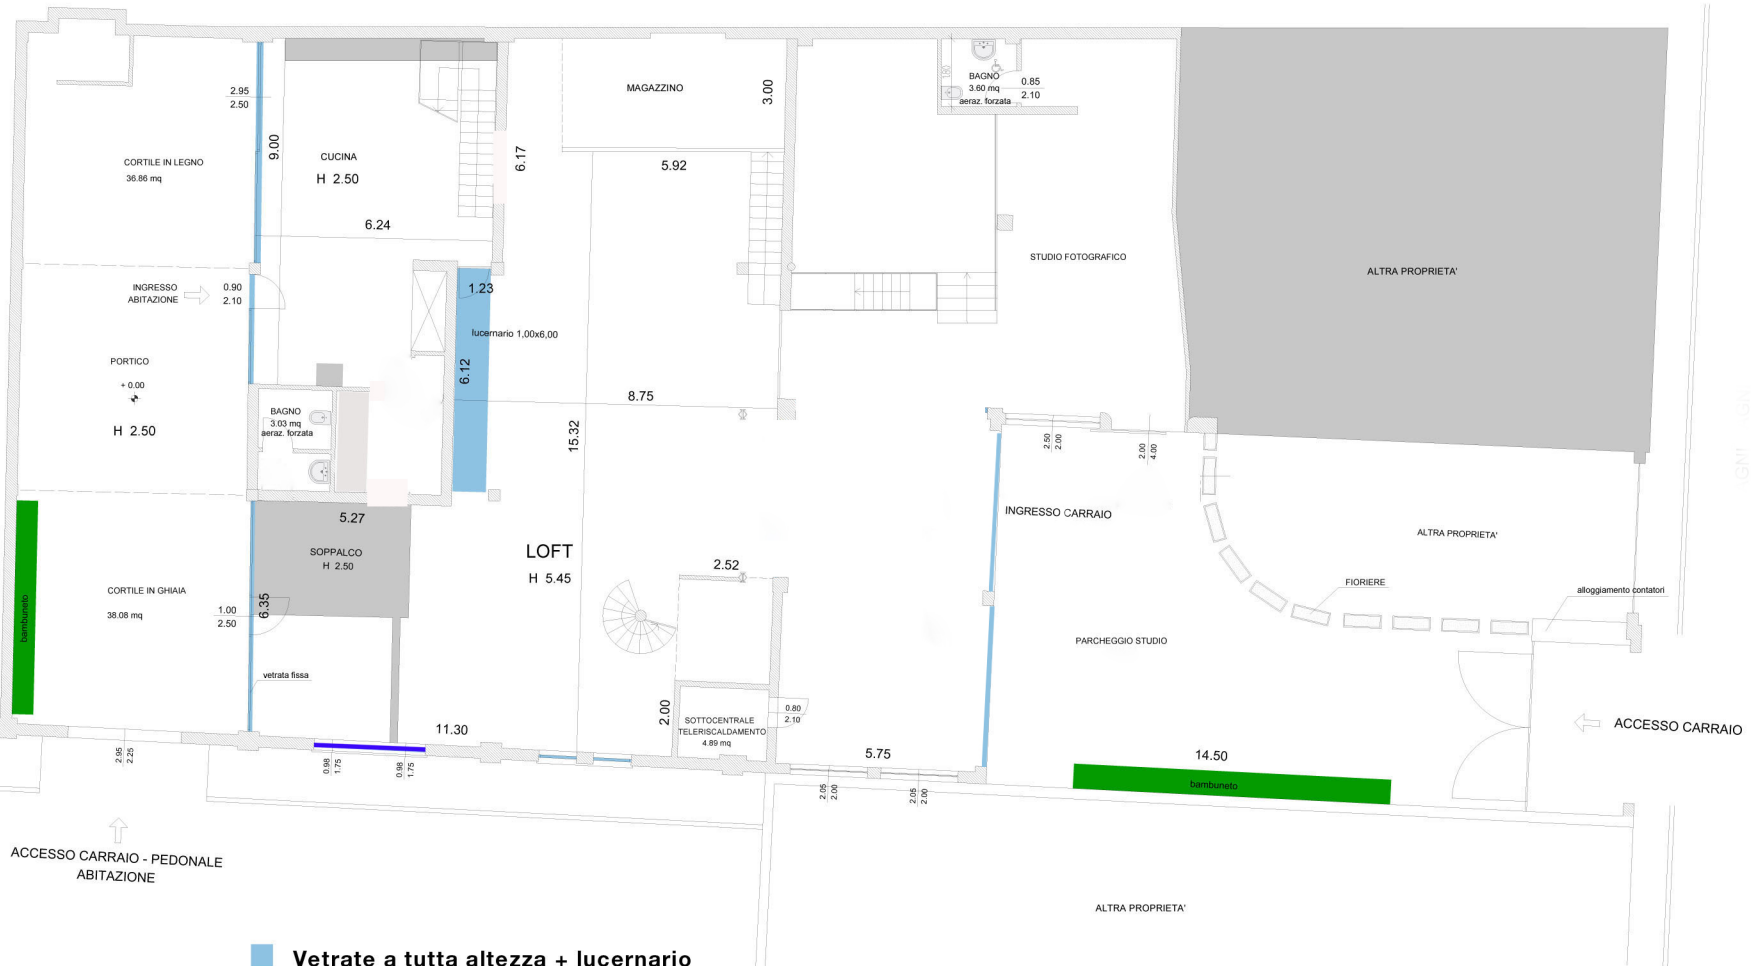

www.RingaroundLocation.com
R439fm

www.RingaroundLocation.com
R439fm

A modern art gallery interior. On the left, several framed artworks are leaning against a white wall. In the center, a white staircase with wide steps leads upwards. To the right, a large glass door with a dark frame is open, revealing a bright room with a large window. A thick, textured concrete pillar stands near the staircase. The floor is a light-colored, polished concrete.

www.RingaroundLocation.com
R439fm

www.RingaroundLocation.com
R439fm

www.RingaroundLocation.com
R439fm

A modern interior space featuring a long, low glass table with a dark top and thin metal legs. In front of the table are two pairs of white, rectangular ottomans. The room has a polished concrete floor and white walls. Large windows and a glass door provide a view of an outdoor garden area with greenery and a white bench. The ceiling is white with a horizontal beam.

www.RingaroundLocation.com
R439fm

www.RingaroundLocation.com
R439fm

A modern, minimalist interior space, possibly a lounge or office area. The room features a long, low wooden table and matching benches. The walls are light-colored, and there are large windows on the right side. A large potted plant is visible on the left, and another smaller one is in the background. The floor is a light, polished material. The overall atmosphere is clean and bright.

www.RingaroundLocation.com
R439fm

www.RingaroundLocation.com
R439fm

www.RingaroundLocation.com
R439fm

■ Vetrata a tutta altezza + lucernario

■ Finestra